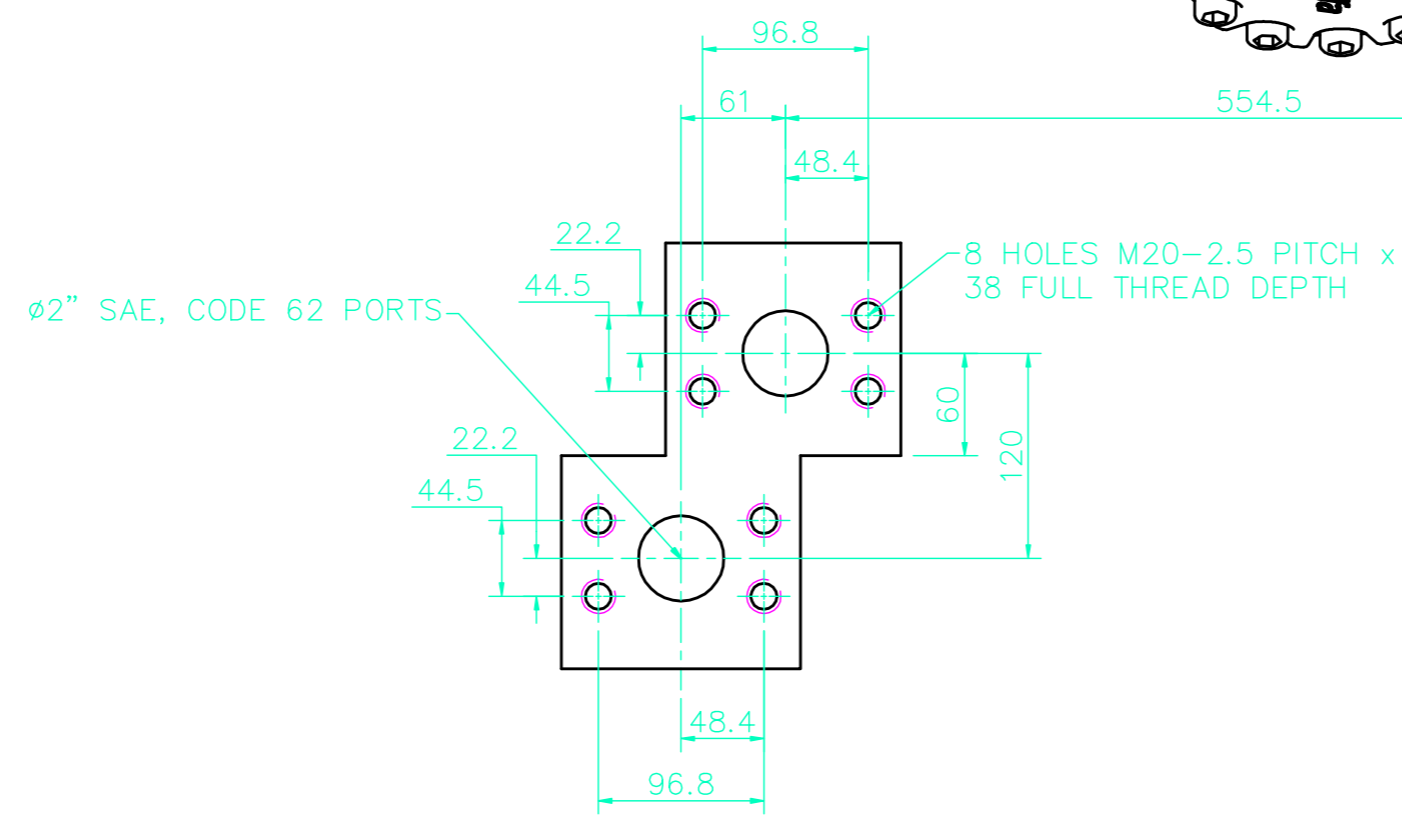

HMB700

EXAMPLE FOR MODEL CODE –
HMB700/Z/FM/40

3/4" BSP DRAIN SPOTFACED $\phi 45$
(CHOICE OF 3 POSITIONS) (2 NORMALLY PLUGGED)
NOTE: – ENSURE ON INSTALLATION THAT DRAIN IS
TAKEN FROM ABOVE MOTOR CENTRELINE.

SHAFTS

EXAMPLE FOR MODEL CODE –
HMB700/P/FM4/40

SPLINE DATA

'Z'
DIN 5480 W120 x 4 x 28 x 7h