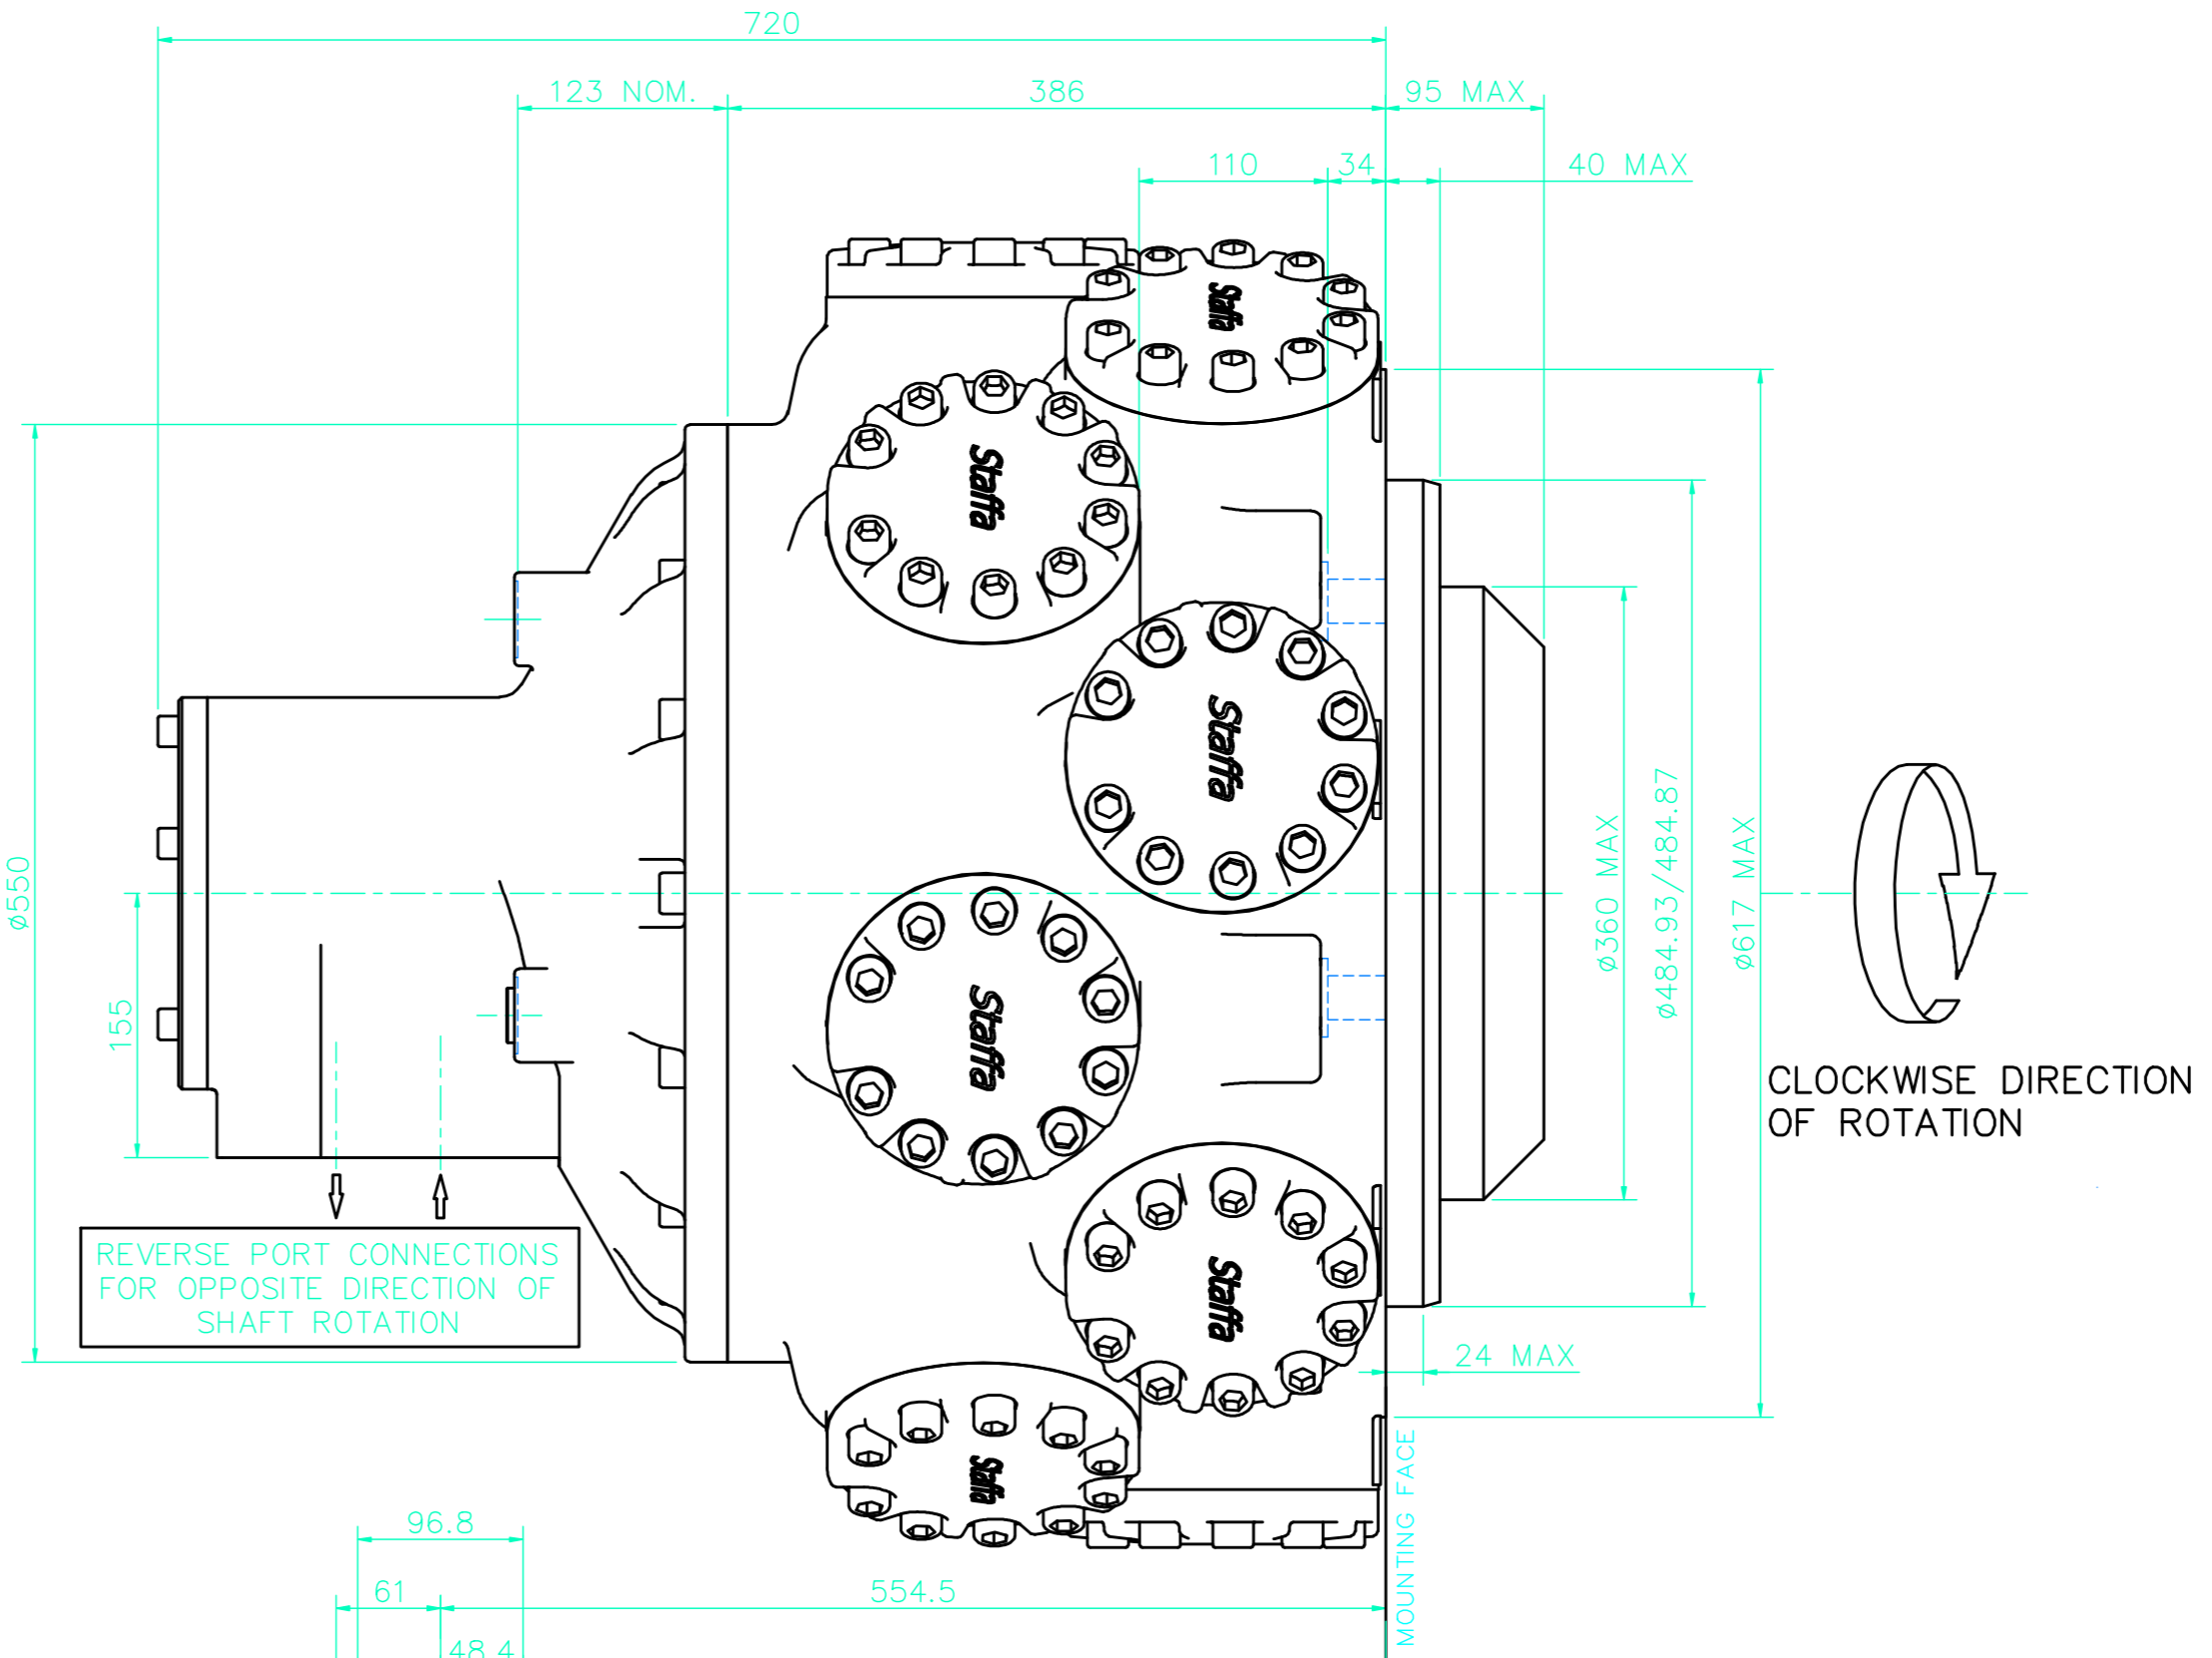

HMB700

EXAMPLE FOR MODEL CODE –
HMB700/Z/FM/40

3/4" BSP DRAIN SPOTFACED $\phi 45$
(CHOICE OF 3 POSITIONS) (2 NORMALLY PLUGGED)
NOTE: – ENSURE ON INSTALLATION THAT DRAIN IS
TAKEN FROM ABOVE MOTOR CENTRELINE.

SHAFTS

EXAMPLE FOR MODEL CODE –
HMB700/P/FM4/40

SPLINE DATA

'Z'
DIN 5480 W120 x 4 x 28 x 7h