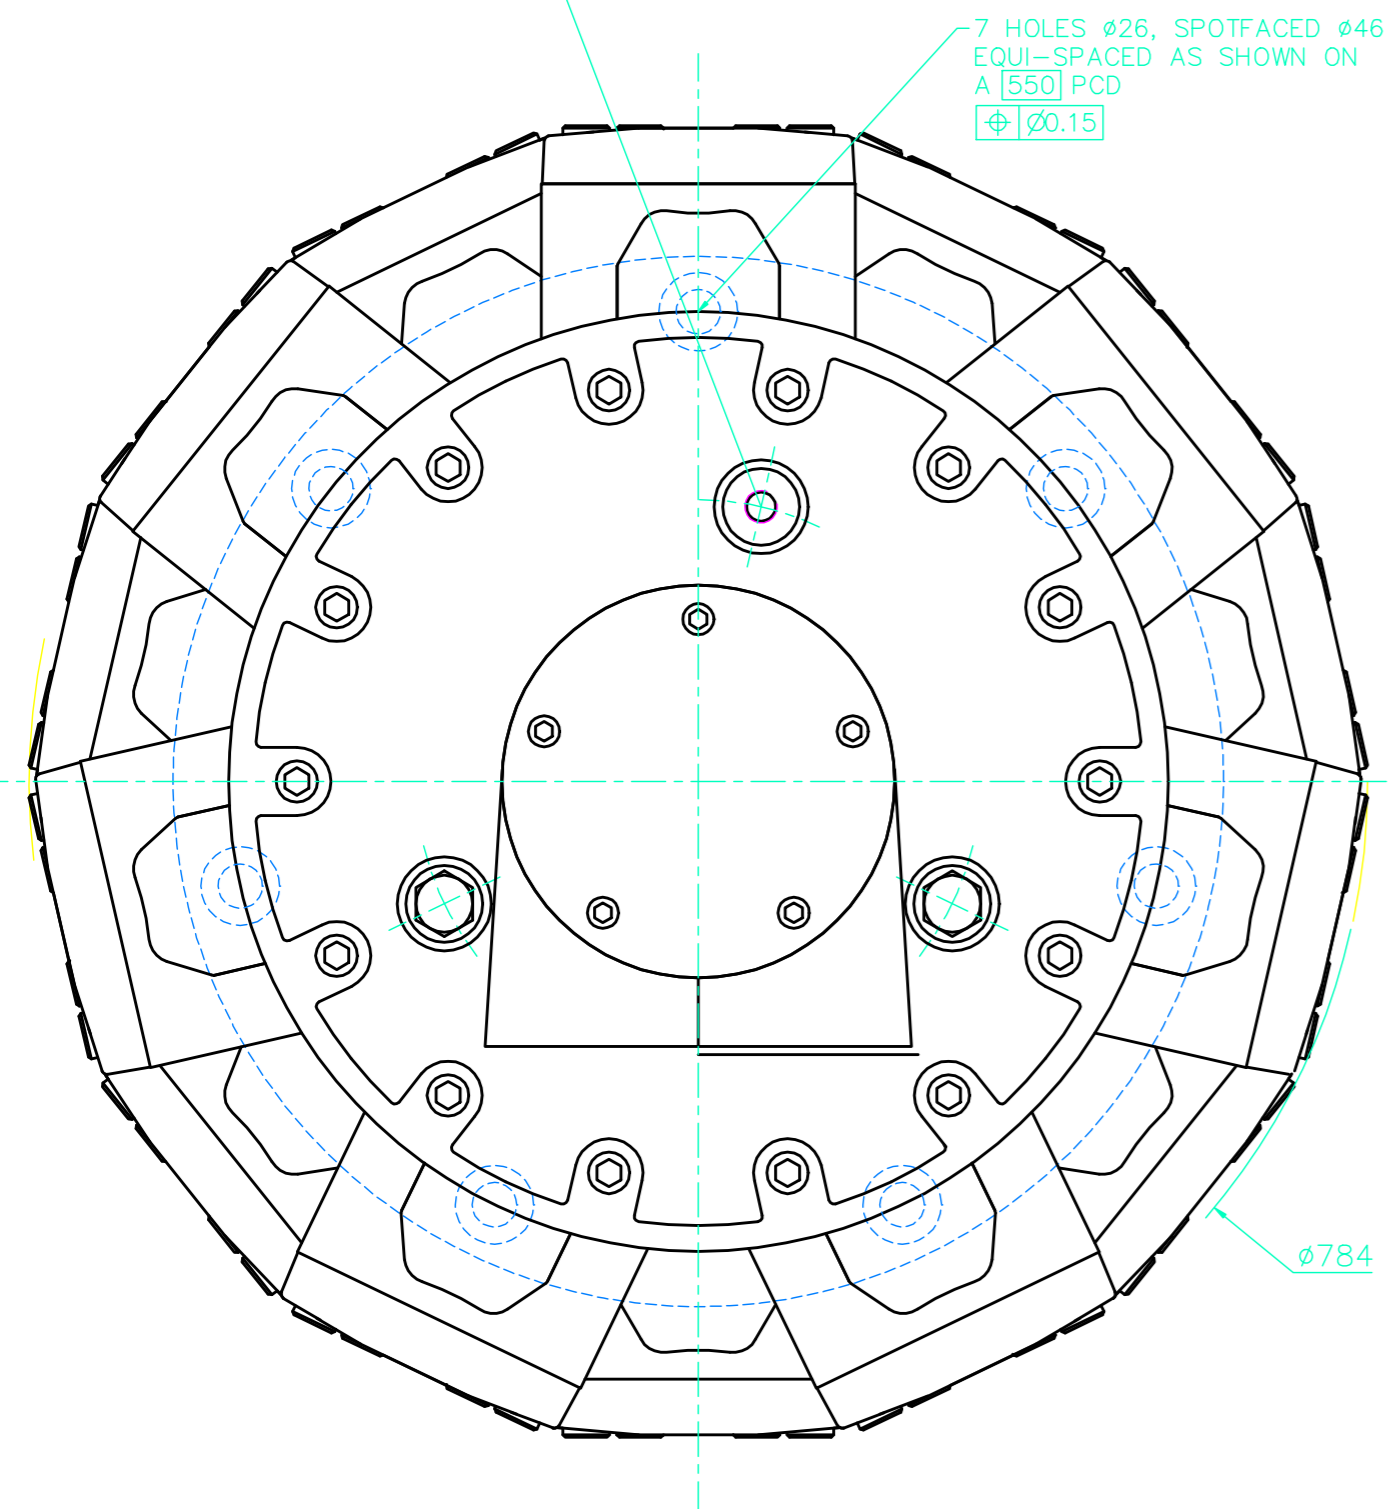

HMB700

EXAMPLE FOR MODEL CODE –
HMB700/Z/FM/40

3/4" BSP DRAIN SPOTFACED $\phi 45$
(CHOICE OF 3 POSITIONS) (2 NORMALLY PLUGGED)
NOTE: – ENSURE ON INSTALLATION THAT DRAIN IS
TAKEN FROM ABOVE MOTOR CENTRELINE.

SHAFTS

EXAMPLE FOR MODEL CODE –
HMB700/P/FM4/40

SPLINE DATA

'Z'
DIN 5480 W120 x 4 x 28 x 7h