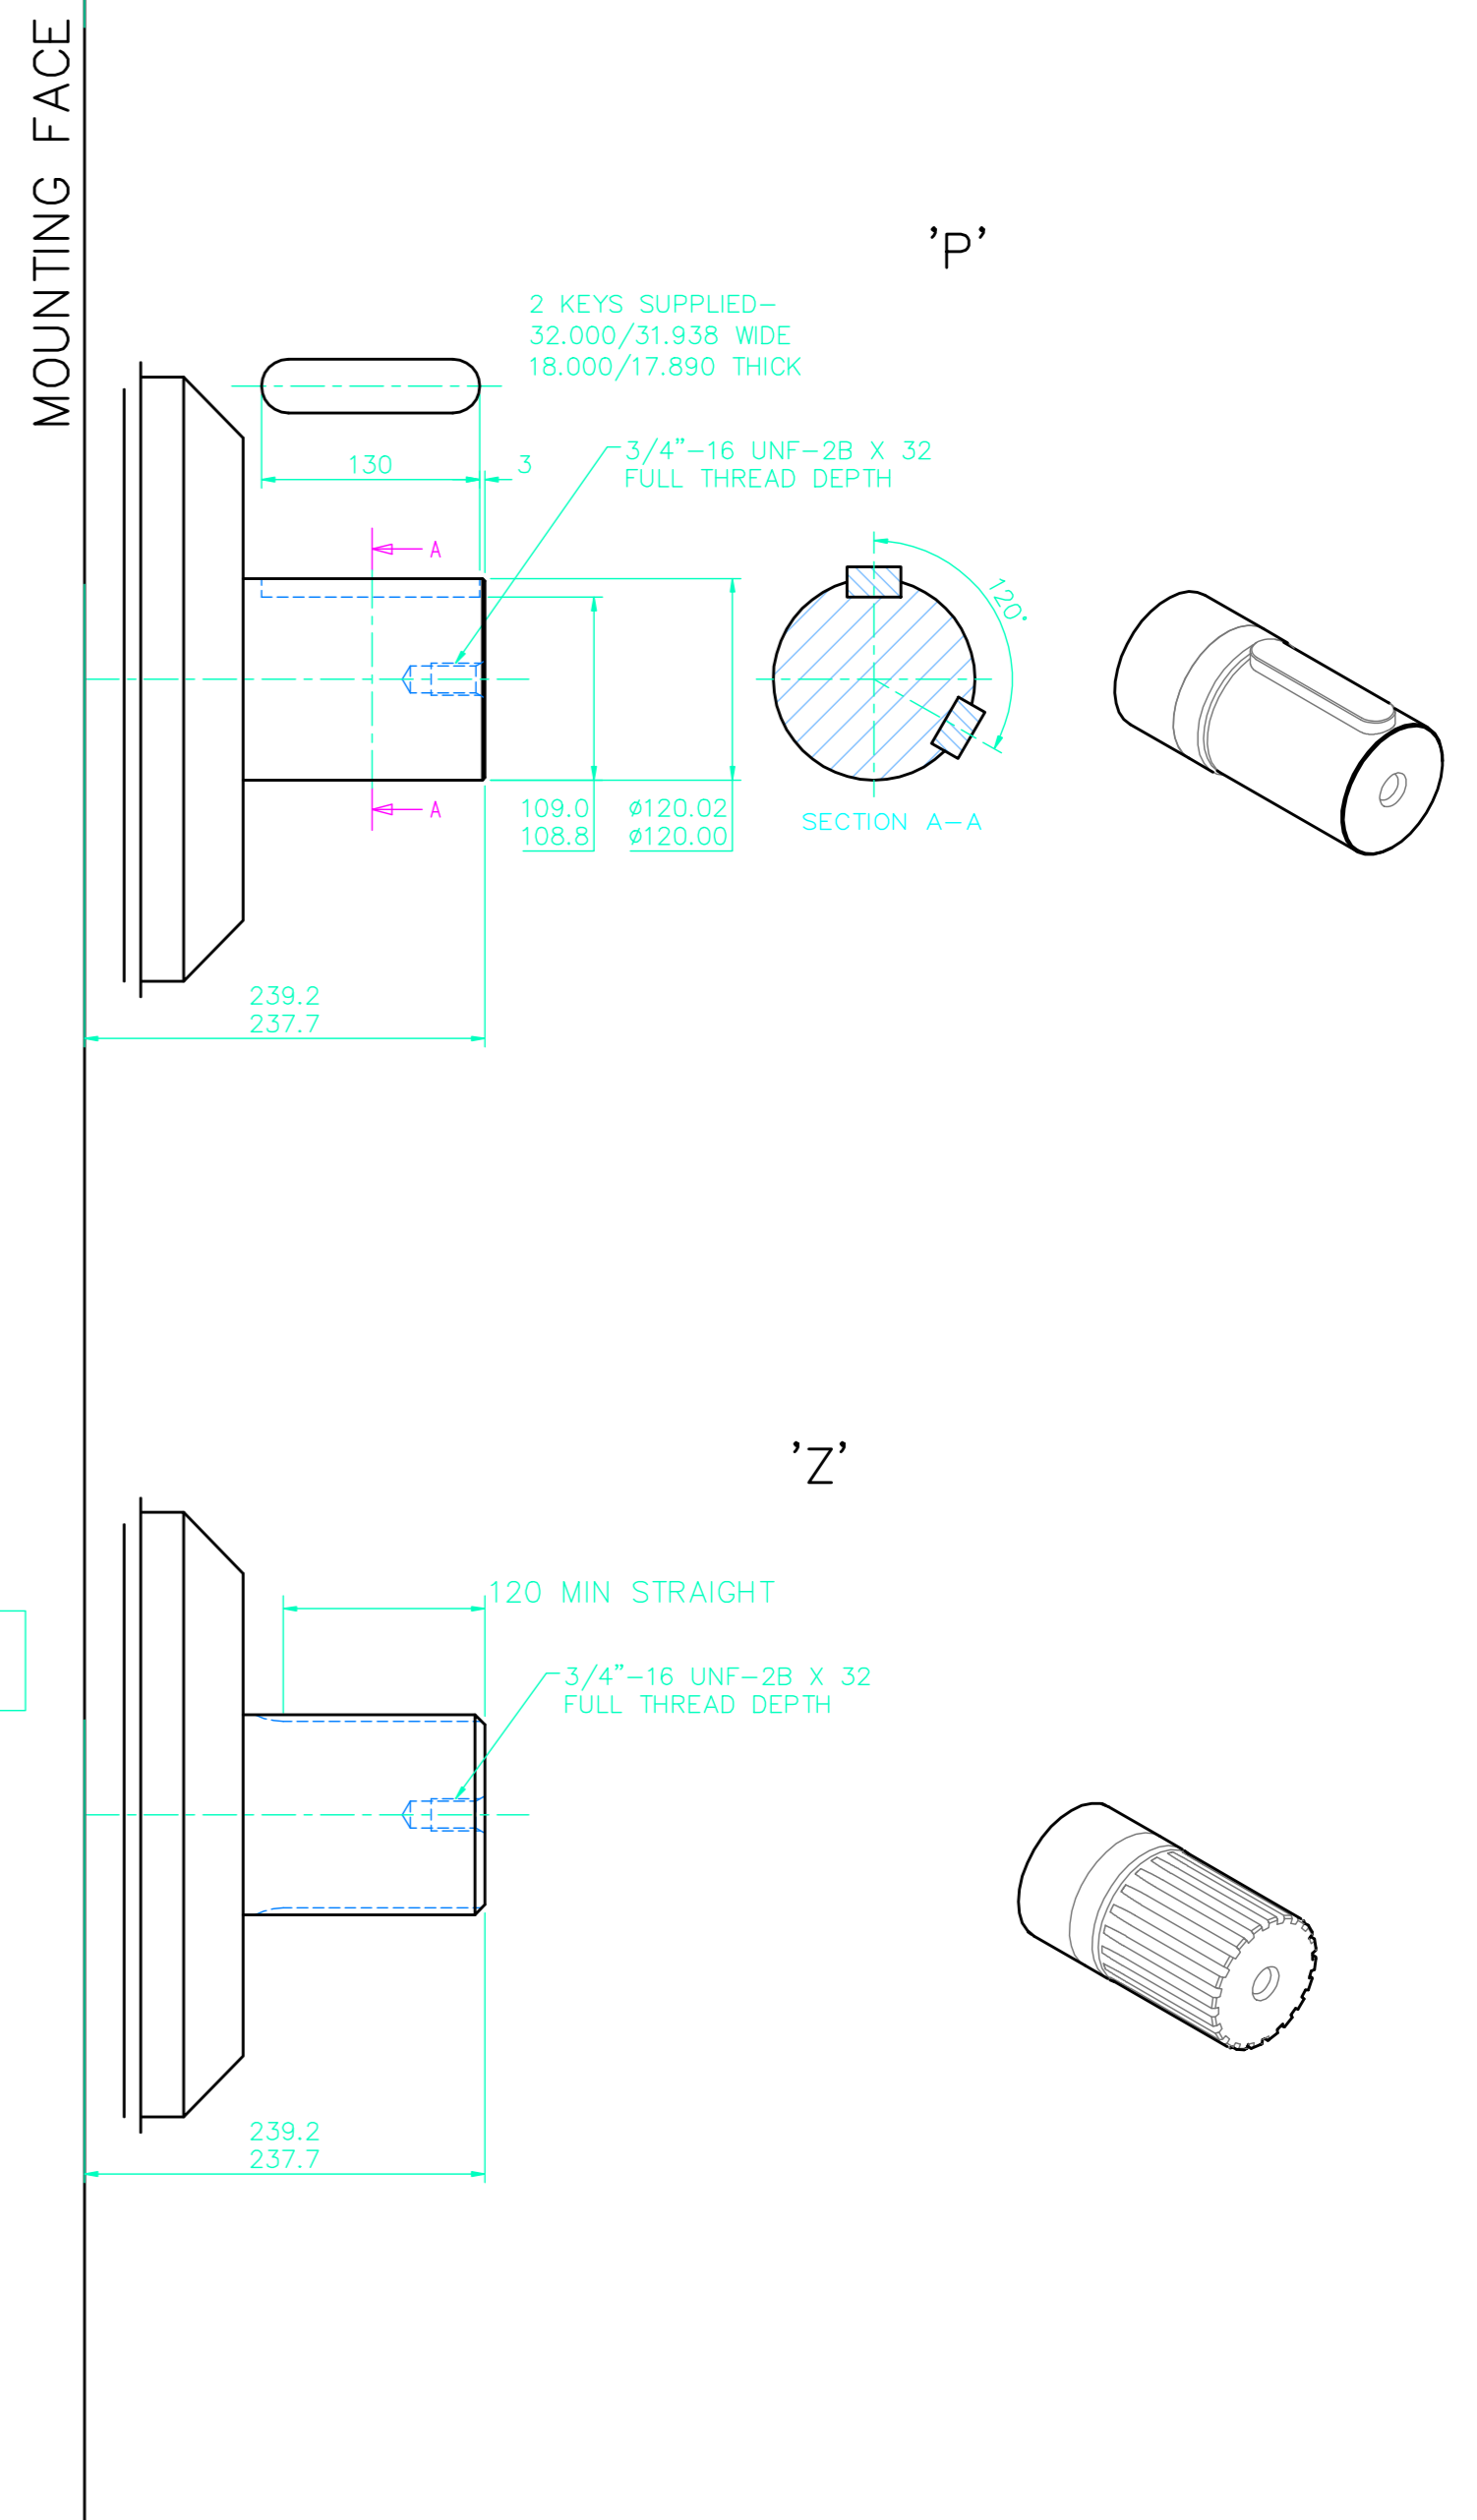

HMB700

EXAMPLE FOR MODEL CODE –
HMB700/Z/FM/40

3/4" BSP DRAIN SPOTFACED $\phi 45$
(CHOICE OF 3 POSITIONS) (2 NORMALLY PLUGGED)
NOTE: – ENSURE ON INSTALLATION THAT DRAIN IS
TAKEN FROM ABOVE MOTOR CENTRELINE.

SHAFTS

EXAMPLE FOR MODEL CODE –
HMB700/P/FM4/40

SPLINE DATA

'Z'
DIN 5480 W120 x 4 x 28 x 7h